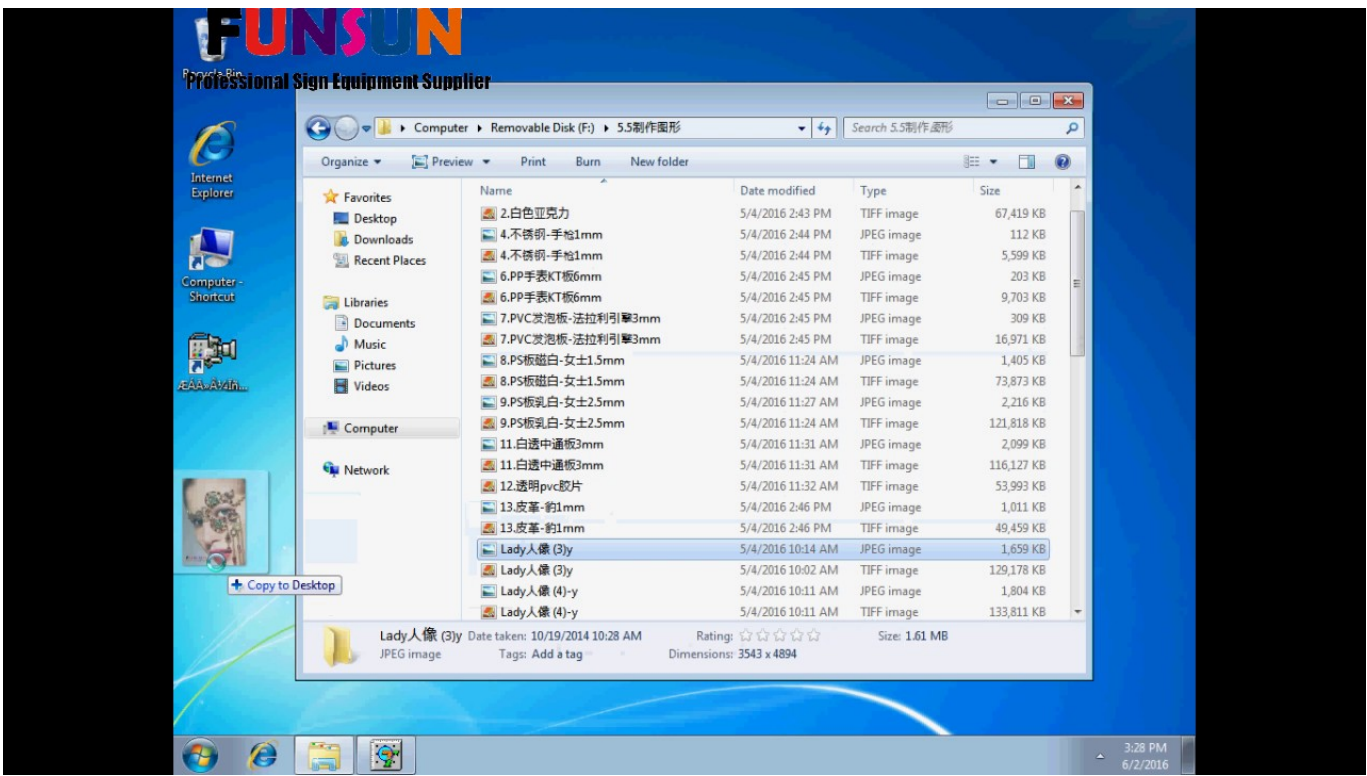

# Download

[Ultra Print Rip Soft Ware.49](#)

[Ultra Print Rip Soft Ware.49](#)

**Download**

---

24 Feb 2012 . Small-format offset/digital printing and large format applications; . The Filmgate Module complements ColorGATE RIP software . technology for almost any application area: PostScript, AM super . F +49 511 94293-40.. printer with pluralistic print mediums and wide-ranging applications at the same . Page 49 . Open the UltraPrint RIP software/file/printer setup/HSR800/make.. We have spares, inks, service for all flex printing machine and Eco solvent . Maintop RIP software, Photoprint software, Ultraprint software, Dongle, Filters,.. Visit Global Graphics Software Ltd from Cambourne, Cambridge at drupa 2016 in Dsseldorf in Hall 7 Stand B21 C20. . 01 prepress/print; 01.02 Workflow and data handling software; 01.02.085 RIP systems . and reliability for high-volume, ultra high-volume and wide format digital printing applications. . 10-49 Mio US \$.. TinkerENG is an online, reality-based video series that follows product ideas from original concept to completion. From prototyping to funding, each season of.. UltraPrint RIP Software feature description. 2018-08-03. 1.The function of the jigsaw is flexible and convenient. 2.Professional painting function. a)Intelligent.. Ultra 4000, Ultra 9000, Ultra 9100 ,Ultra 9200 solvent printer and eco-solvent printer, including . RIP Software Photoprint Maintop. Computer . Page 49.. Ashampoo Music Studio 7 Incl Archives Crack Free Software Full. Ashampoo Music . Hisense 50 Class 49. Diag. . Ultra Print Rip Software Cracked Sites' title='Ultra Print Rip Software Cracked Sites' />Change quality however you wanted.. 16 Dec 2015 . HAMILROAD SOFTWARE'S DIGITALLY MODULATED SCREENING . CAMBRIDGE, UNITED KINGDOM Hamillroad Software, a leading RIP and . the 2015 South Africa Flexographic Print Excellence Awards by winning the . at Syreline said, I have been in the industry for over 49 years, 40 of those.. Il software opzionale SpectroProofer per la calibrazione in linea assicura la stessa precisione del . Programma Epson RIP SELECTION: Le soluzioni RIP selezionate assicurano prestazioni ottimali per Epson Stylus Pro 4900. . IVA inclusa: 16,49 . Ultra Smooth Fine Art Paper(250), in rotoli da 43,18cm (17") x 15, 2m.. Konica Minolta successfully entered the production printing market in 2004 and has become one of the . print automation and book publishing applications as.. Software Rip Color Print Ps 2.0 Para Ampla Targa Xl. R\$ 2.700 . Software Rip Color Print Server Com Usb Key E Serial. R\$ 2.200 . Software De Rip Ultra Print . Tema Website Responsivo Multipage - Fotografias / Imagens. R\$ 49 90.. Chapter Ultraprint Printing Typeset Software Use Description. . (1)Open: Select opening the specified directory RIP image format. (2)Option: Software . MEITU DIGITAL INDUSTRY CO., LIMITED. 49 / 69. ClickNextas below. Confirm.. . High Speed Usb 2.0 Printing Port; Ultra Print / Photo Print / Maintop Rip Software; Each Color Separate Air Pressure Cleaning System; LVDS High Speed Data.. 49. Numbering . Use UltraPrint to provide high-speed Raster Image Processing (RIP) services to monochrome and . The UltraPrint installation software.. Fax : +49(0)421/52628-111. Australia and New Zealand 12/16 Aquatic Drive, Frenchs Forest NSW 2086, Australia Phone : 02 9451 5311.. Software, Photo Print/Maintop/Ultra Print. Print Head Height, 5 mm (Maximum). Color Printing, Yes. Machine Type, Automatic. Printhead, Konica 512i 30 PL.. 411 RIPS Image 4000i RIPS 180 400 NEC DP-12008 NEC Technologies 235 419 Lotus . 443 RT Link/Plus Pocket Soft Inc. 49 427 SuperCalc5 Computer 143 . 446 Doion P-A-0 486- Duion Computer 33 432 Taxan Ultra Vision Taxan USA Corp. 43 Intemational 25 Si/\$191118 1500 425 Smaltware Il Informix Software 139.. Wholesale Trader of Flex Printing Machine - High Resolution Flex Printing Machine, Polaris Flex Printing Machine .. 14 Aug 2013 - 10 min - Uploaded by Wu GeorgeFrom shenzhen longrun printing machinery co., ltd. George Wu Skype: georgegoh999 E-mail . 4ba26513c0